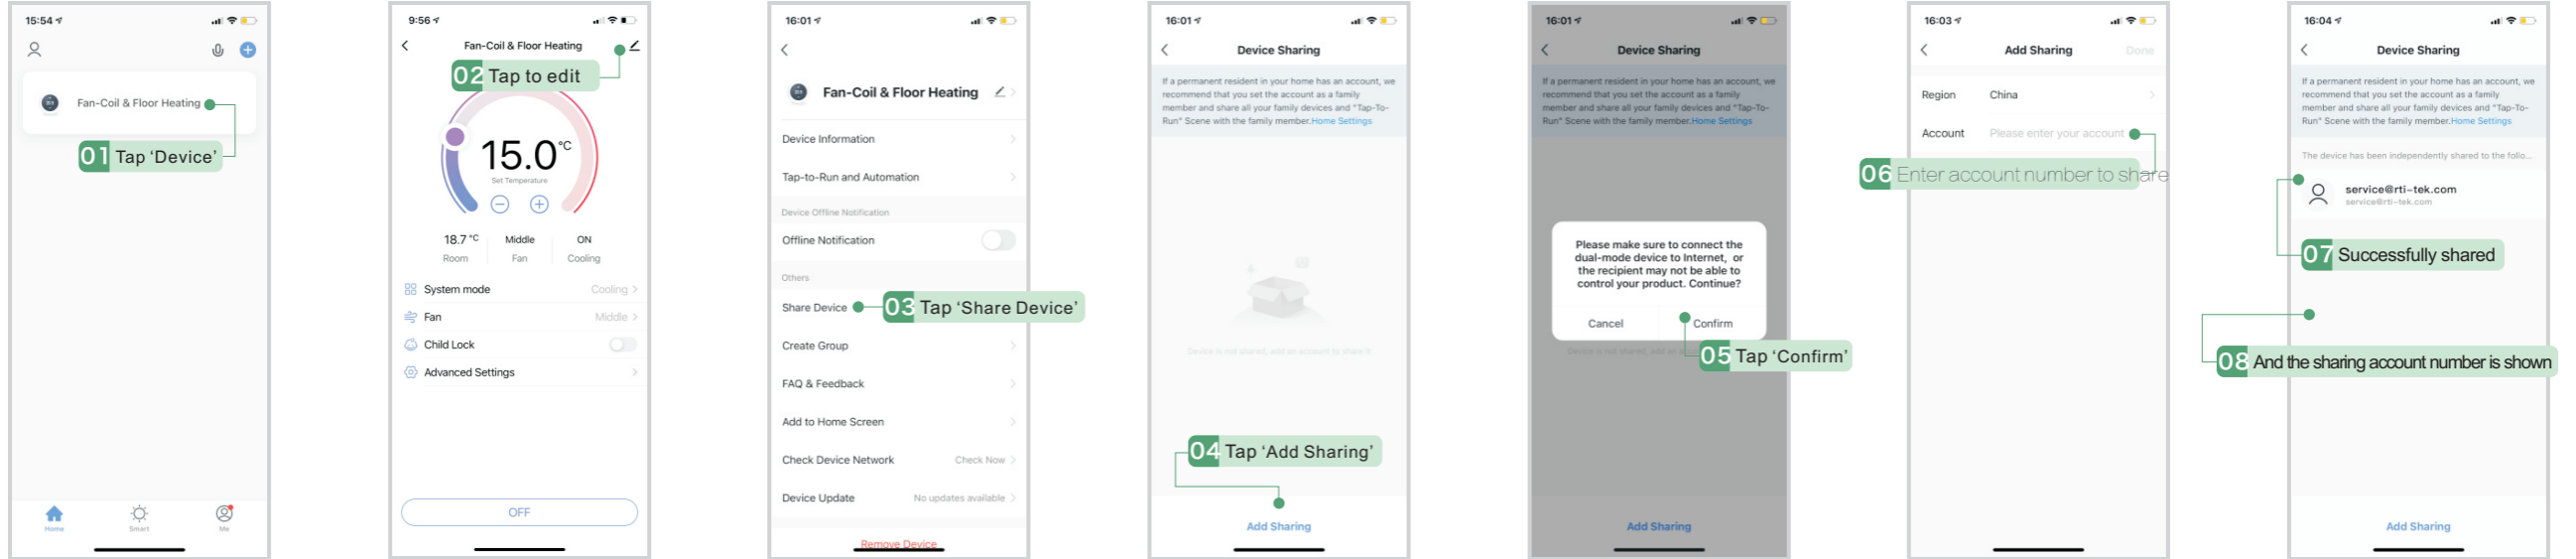

User Guide for Smart Life

Version:1.0(01.2021)

2 Bluetooth Mode*Please turn on the Bluetooth of your phone in advance.

1 Login & Sign Up

① Scan the QR code above, or search "Smart Life" in Apple APP Store and Google Play, to download Smart Life app.

② Complete the registration and if you have an account, you can log in directly.

3 AP Mode

4 Device sharing

5 App control interface