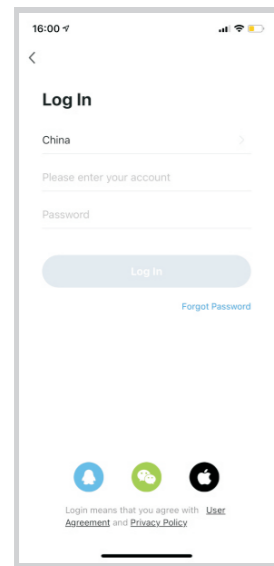

User Guide for Smart Life

Version:1.0(01.2021)

2 Bluetooth Mode*Please turn on the Bluetooth of your phone in advance.

1 Login & Sign Up

① Scan the QR code above, or search "Smart Life" in Apple APP Store and Google Play, to download Smart Life app.

② Complete the registration and if you have an account, you can log in directly.

3 AP Mode

4 Device sharing

5 App control interface