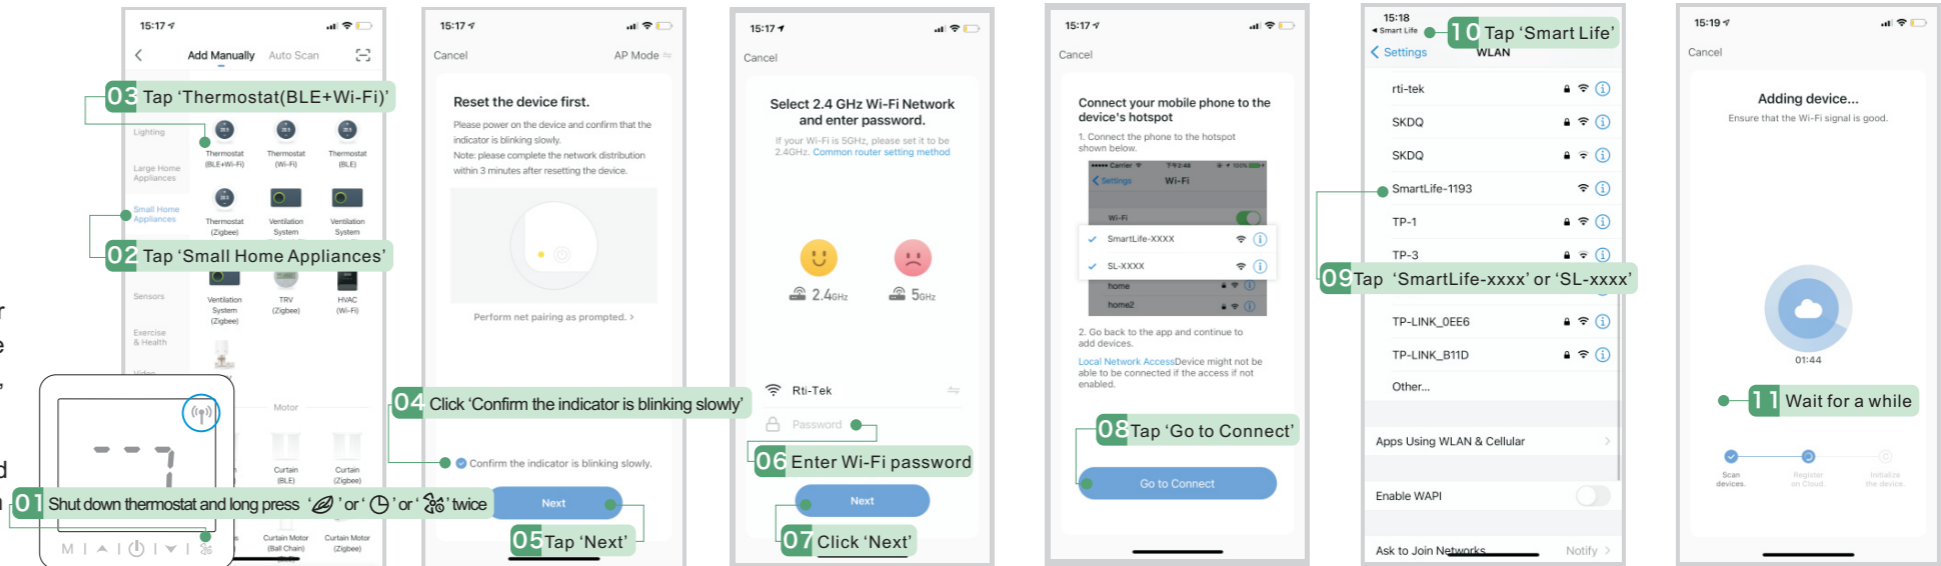

User Guide for Smart Life

Version:1.0(01.2021)

2 Bluetooth Mode*Please turn on the Bluetooth of your phone in advance.

1 Login & Sign Up

① Scan the QR code above, or search "Smart Life" in Apple APP Store and Google Play, to download Smart Life app.

② Complete the registration and if you have an account, you can log in directly.

3 AP Mode

4 Device sharing

5 App control interface