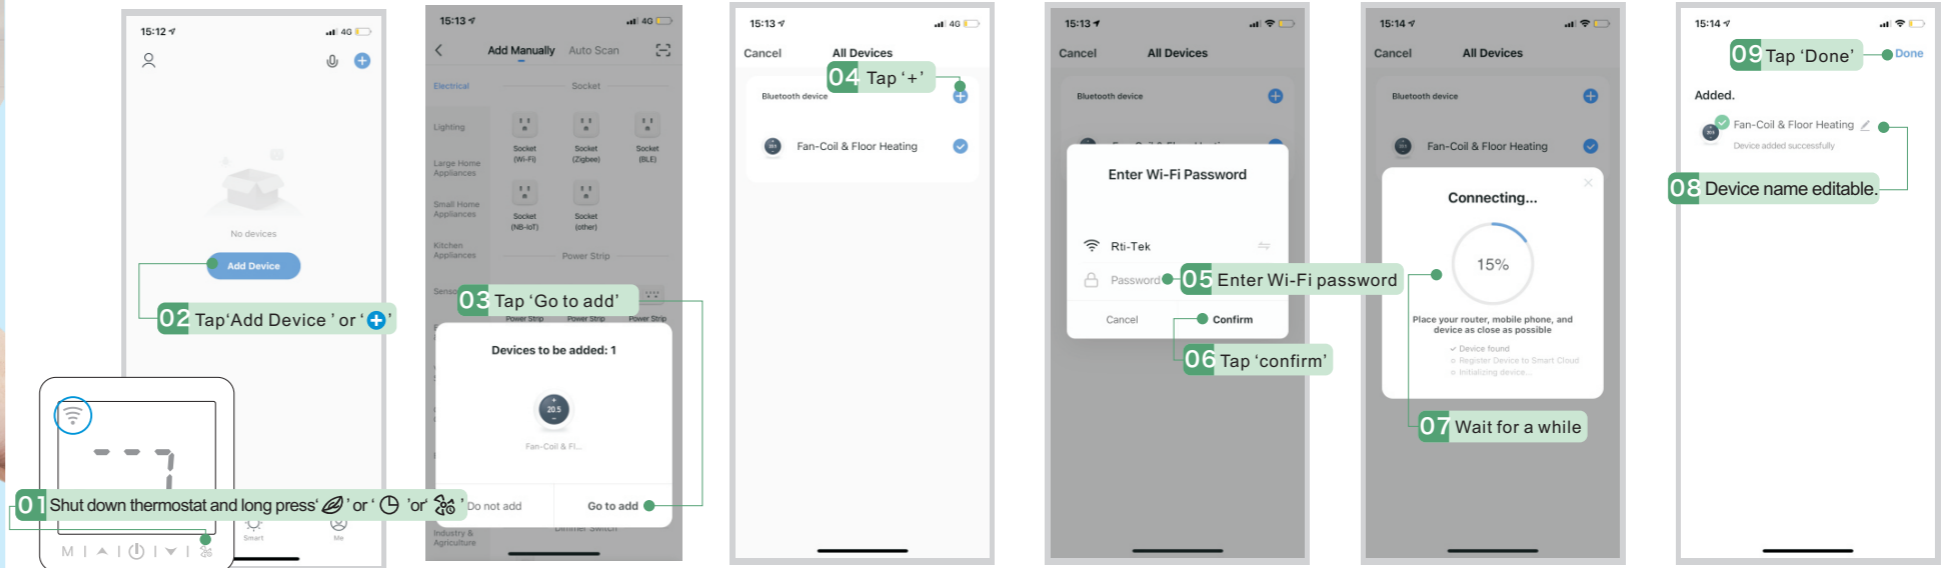

User Guide for Smart Life

Version:1.0(01.2021)

2 Bluetooth Mode*Please turn on the Bluetooth of your phone in advance.

1 Login & Sign Up

① Scan the QR code above, or search "Smart Life" in Apple APP Store and Google Play, to download Smart Life app.

② Complete the registration and if you have an account, you can log in directly.

3 AP Mode

4 Device sharing

5 App control interface